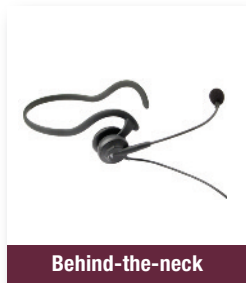

Tria's choice of three wearing styles make it the one solution for every user.