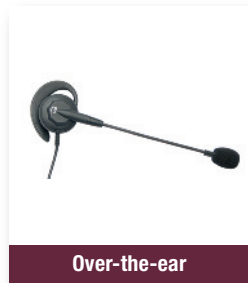

Tria's choice of three wearing styles make it the one solution for every user.