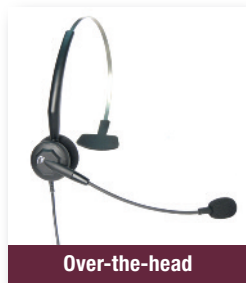

Tria's choice of three wearing styles make it the one solution for every user.